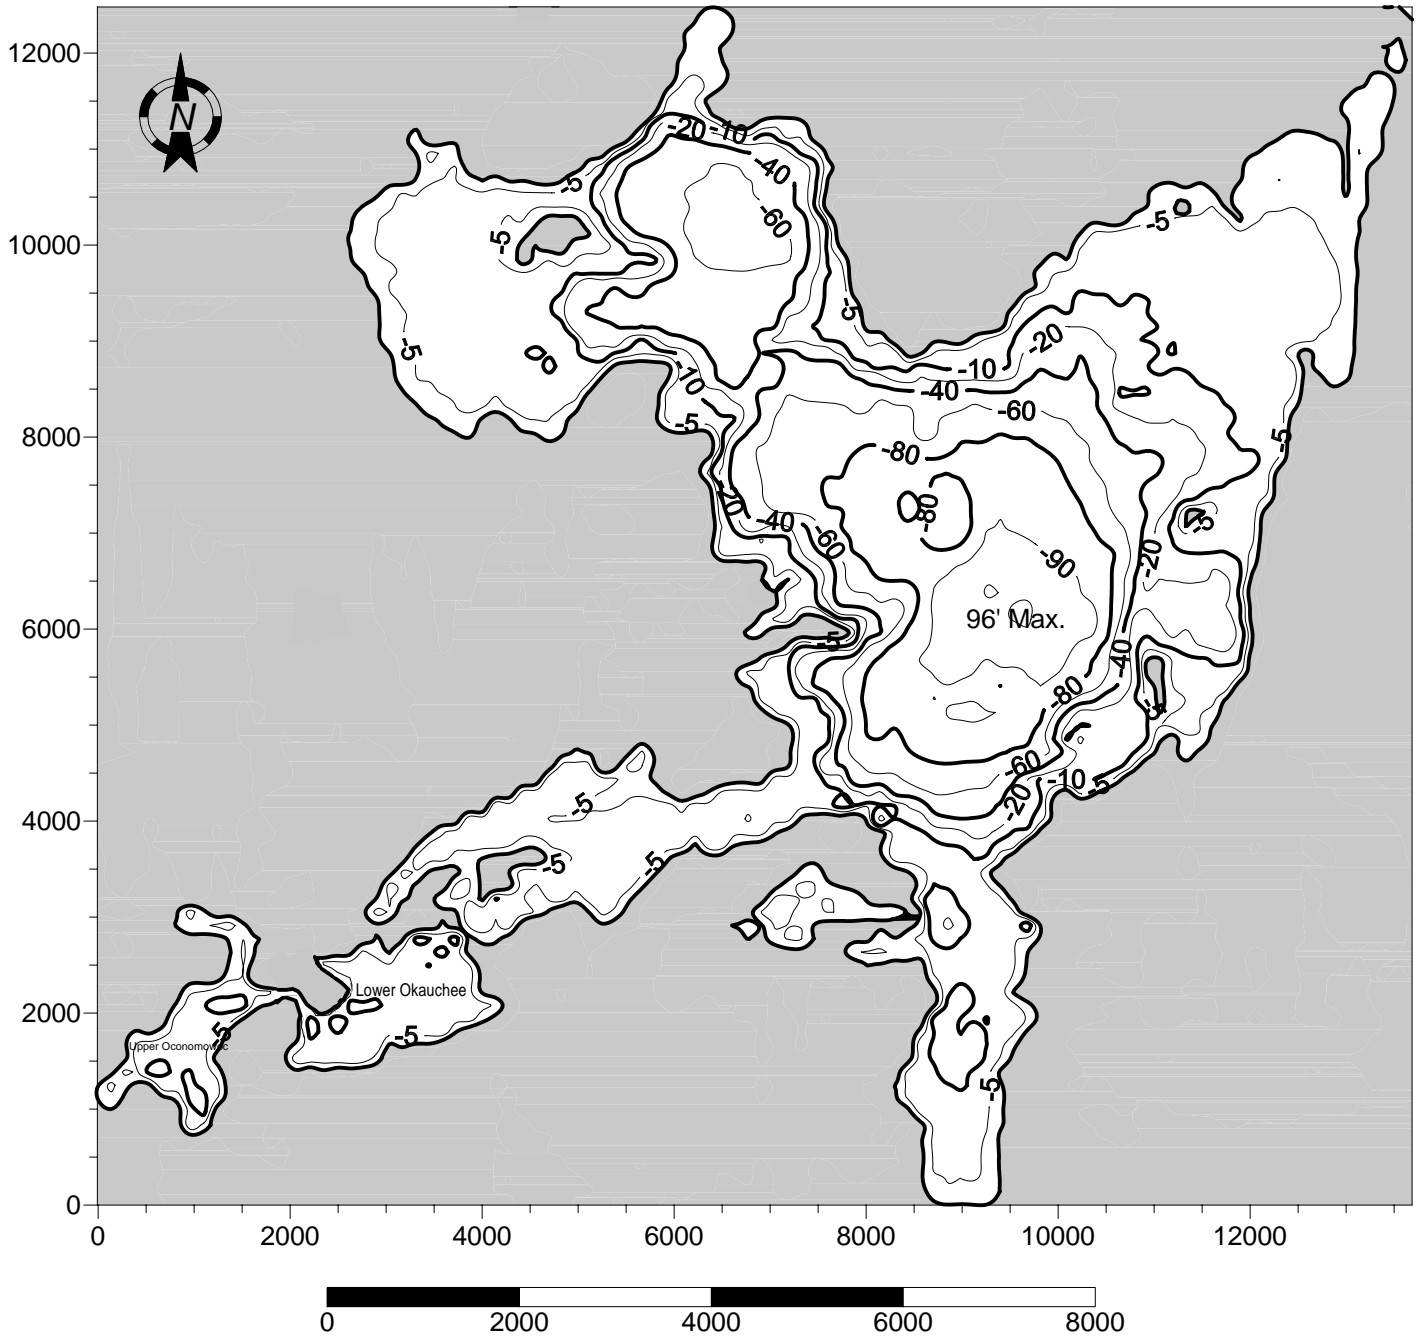

# OKAUCHEE LAKE

(INCLUDES LOWER OKAUCHEE AND UPPER OCONOMOWOC)

NOT FOR NAVIGATION

Scale: 1 inch = 2000 feet

## Miscellaneous:

|  |                  |
|--|------------------|
| Okauchee, Lower Okauchee and Upper Oconomowoc approx. Volume | 36,435 acre-feet |
| Okauchee Lake Surface Acreage                                | 1183.5 acres     |
| Lower Okauchee Lake Surface Acreage                          | 44.3 acres       |
| Upper Oconomowoc Surface Acreage                             | 32.7 acres       |